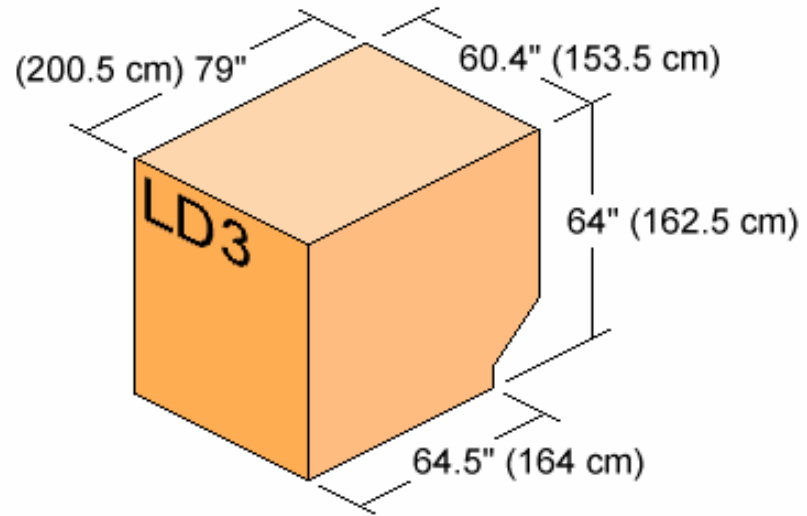

**CONFIGURATION A**  
 125" x 88" SIDE BY SIDE x18  
 88" x 125" CENTERLINE x1

A1R	A2R	A3R	A4R	A5R	A6R	A7R	A8R	A9R	A10
A1L	A2L	A3L	A4L	A5L	A6L	A7L	A8L	A9L	

**CONFIGURATION B**  
 108" x 88" SIDE BY SIDE x20  
 88" x 108" CENTERLINE x1

NETTED PALLET IN POSITION 11 IS LIMITED TO A HEIGHT OF 91.75" (233 cm).  
 NETTED PALLET IN POSITION 12 IS LIMITED TO A HEIGHT OF 78.0" (198 cm).  
 ALL OTHER PALLET DIMENSIONS ARE THE SAME AS CONTAINER DIMENSIONS.

1 CONTAINER PER ROW  
11 OFFSET ROWS

2 CONTAINERS PER ROW  
11 SIDE BY SIDE ROWS

1 CONTAINER PER ROW  
11 OFFSET ROWS

1 CONTAINER PER ROW  
11 OFFSET ROWS

1 CONTAINER PER ROW  
11 CENTERLINE ROWS

1 CONTAINER PER ROW  
11 CENTERLINE ROWS