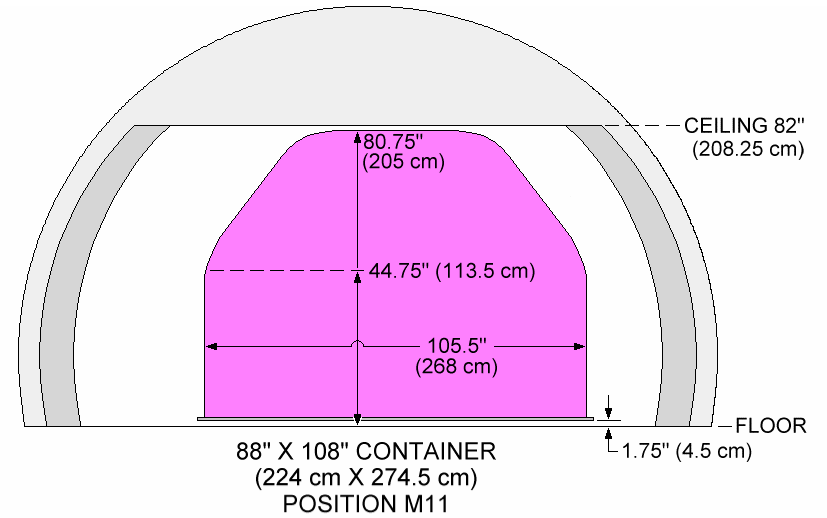

M1R	M2R	M3R	M4R	M5R	M6R	M7R	M8R	M9R	M10R	M11
M1L	M2L	M3L	M4L	M5L	M6L	M7L	M8L	M9L	M10L	

**CONFIGURATION C**  
 125" x 96" CENTERLINE x9  
 88" x 125" CENTERLINE x1

C1	C2	C3	C4	C5	C6	C7	C8	C9	C10
----	----	----	----	----	----	----	----	----	-----

**CONFIGURATION D**  
 88" x 125" CENTERLINE

D1	D2	D3	D4	D5	D6	D7	D8	D9	D10	D11	D12	D13
----	----	----	----	----	----	----	----	----	-----	-----	-----	-----

**CONFIGURATION E**  
 96" x 125" CENTERLINE

E1	E2	E3	E4	E5	E6	E7	E8	E9	E10	E11	E12
----	----	----	----	----	----	----	----	----	-----	-----	-----

NETTED PALLETS IN POSITION 9 ARE LIMITED TO A HEIGHT OF 91.75" (233 cm).  
 NETTED PALLET IN POSITION 10 IS LIMITED TO A HEIGHT OF 78.0" (198 cm).  
 ALL OTHER PALLET DIMENSIONS ARE THE SAME AS CONTAINER DIMENSIONS.

NETTED PALLETS IN POSITION 10 ARE LIMITED TO A HEIGHT OF 91.75" (233 cm).  
 NETTED PALLET IN POSITION 11 IS LIMITED TO A HEIGHT OF 78.0" (198 cm).  
 ALL OTHER PALLET DIMENSIONS ARE THE SAME AS CONTAINER DIMENSIONS.