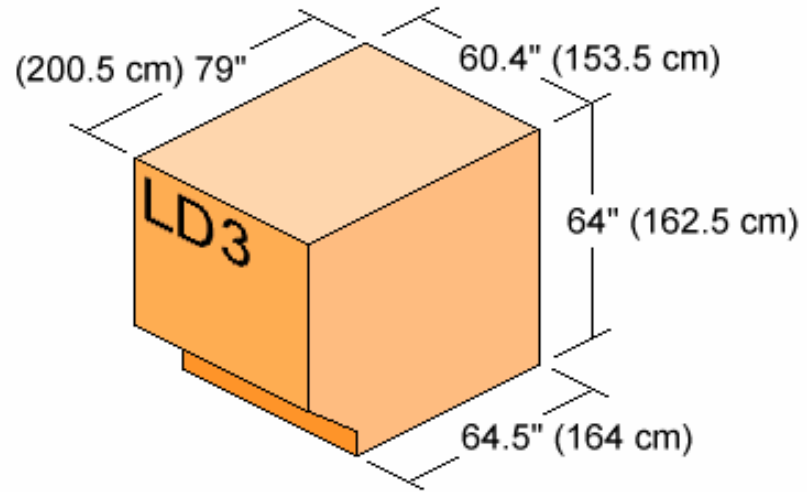

**CONFIGURATION A**  
 125" x 88" SIDE BY SIDE x18  
 88" x 125" CENTERLINE x1

A1R	A2R	A3R	A4R	A5R	A6R	A7R	A8R	A9R	A10
A1L	A2L	A3L	A4L	A5L	A6L	A7L	A8L	A9L	

**CONFIGURATION B**  
 108" x 88" SIDE BY SIDE x20  
 88" x 108" CENTERLINE x1

NETTED PALLET IN POSITION 12 IS LIMITED TO A HEIGHT OF 91.75" (233 cm).  
 NETTED PALLET IN POSITION 13 IS LIMITED TO A HEIGHT OF 78.0" (198 cm).  
 ALL OTHER PALLET DIMENSIONS ARE THE SAME AS CONTAINER DIMENSIONS.

NETTED PALLET IN POSITION 11 IS LIMITED TO A HEIGHT OF 91.75" (233 cm).  
 NETTED PALLET IN POSITION 12 IS LIMITED TO A HEIGHT OF 78.0" (198 cm).  
 ALL OTHER PALLET DIMENSIONS ARE THE SAME AS CONTAINER DIMENSIONS.

1 CONTAINER PER ROW  
11 OFFSET ROWS

2 CONTAINERS PER ROW  
11 SIDE BY SIDE ROWS

1 CONTAINER PER ROW  
11 OFFSET ROWS

1 CONTAINER PER ROW  
11 OFFSET ROWS

1 CONTAINER PER ROW  
11 CENTERLINE ROWS

1 CONTAINER PER ROW  
11 CENTERLINE ROWS