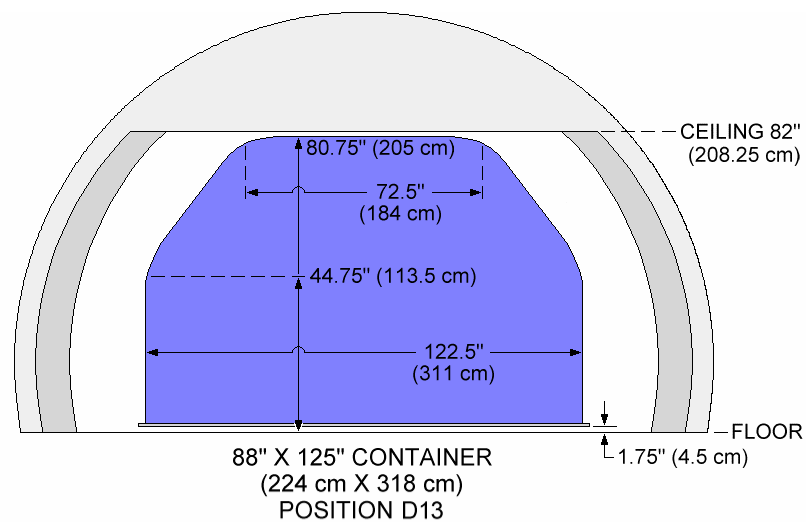

NETTED PALLET IN POSITION 12 IS LIMITED TO A HEIGHT OF 91.75" (233 cm).
NETTED PALLET IN POSITION 13 IS LIMITED TO A HEIGHT OF 78.0" (198 cm).
ALL OTHER PALLET DIMENSIONS ARE THE SAME AS CONTAINER DIMENSIONS.