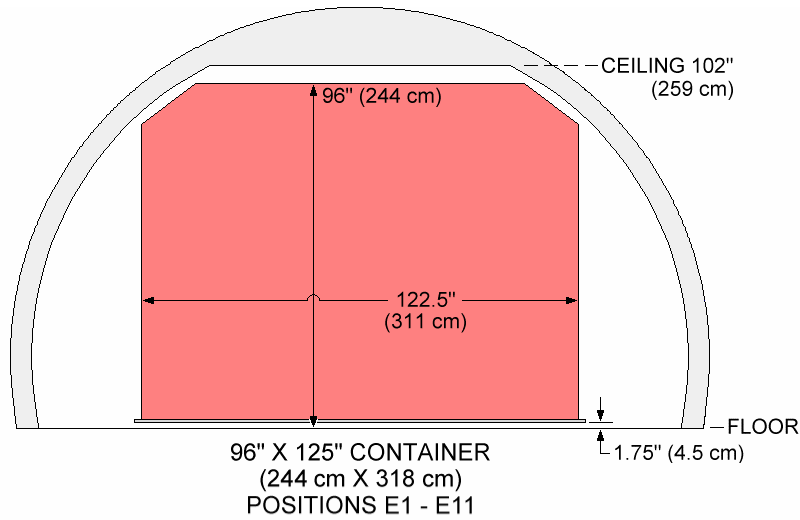

NETTED PALLET IN POSITION 11 IS LIMITED TO A HEIGHT OF 91.75" (233 cm).
NETTED PALLET IN POSITION 12 IS LIMITED TO A HEIGHT OF 78.0" (198 cm).
ALL OTHER PALLET DIMENSIONS ARE THE SAME AS CONTAINER DIMENSIONS.