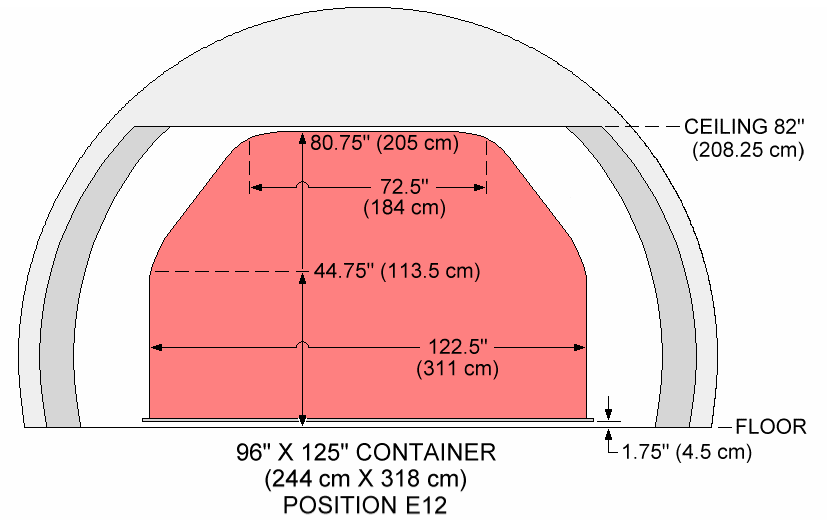

NETTED PALLET IN POSITION 11 IS LIMITED TO A HEIGHT OF 91.75" (233 cm).
NETTED PALLET IN POSITION 12 IS LIMITED TO A HEIGHT OF 78.0" (198 cm).
ALL OTHER PALLET DIMENSIONS ARE THE SAME AS CONTAINER DIMENSIONS.