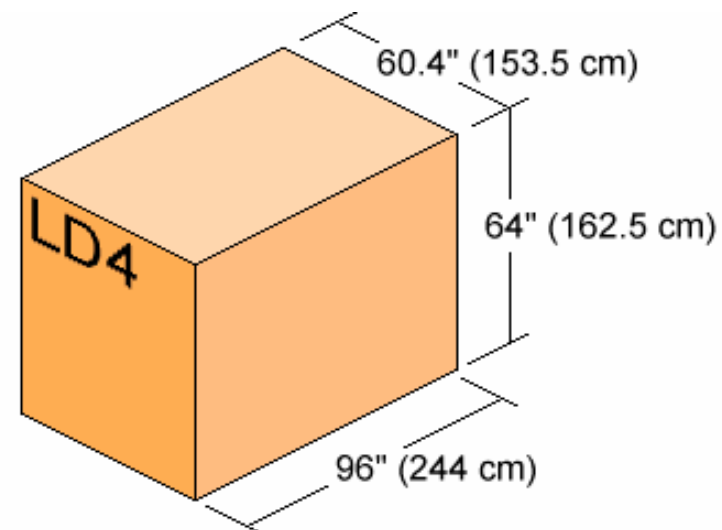

**CONFIGURATION A**  
 125" x 88" SIDE BY SIDE x18  
 88" x 125" CENTERLINE x1

A1R	A2R	A3R	A4R	A5R	A6R	A7R	A8R	A9R	A10
A1L	A2L	A3L	A4L	A5L	A6L	A7L	A8L	A9L	

**CONFIGURATION B**  
 108" x 88" SIDE BY SIDE x20  
 88" x 108" CENTERLINE x1

NETTED PALLET IN POSITION 9 IS LIMITED TO A HEIGHT OF 91.75" (233 cm).  
 NETTED PALLET IN POSITION 10 IS LIMITED TO A HEIGHT OF 78.0" (198 cm).  
 ALL OTHER PALLET DIMENSIONS ARE THE SAME AS CONTAINER DIMENSIONS.

NETTED PALLET IN POSITION 11 IS LIMITED TO A HEIGHT OF 91.75" (233 cm).  
 NETTED PALLET IN POSITION 12 IS LIMITED TO A HEIGHT OF 78.0" (198 cm).  
 ALL OTHER PALLET DIMENSIONS ARE THE SAME AS CONTAINER DIMENSIONS.

1 CONTAINER PER ROW  
11 OFFSET ROWS

2 CONTAINERS PER ROW  
11 SIDE BY SIDE ROWS

1 CONTAINER PER ROW  
11 OFFSET ROWS

1 CONTAINER PER ROW  
11 OFFSET ROWS

1 CONTAINER PER ROW  
11 CENTERLINE ROWS

1 CONTAINER PER ROW  
11 CENTERLINE ROWS