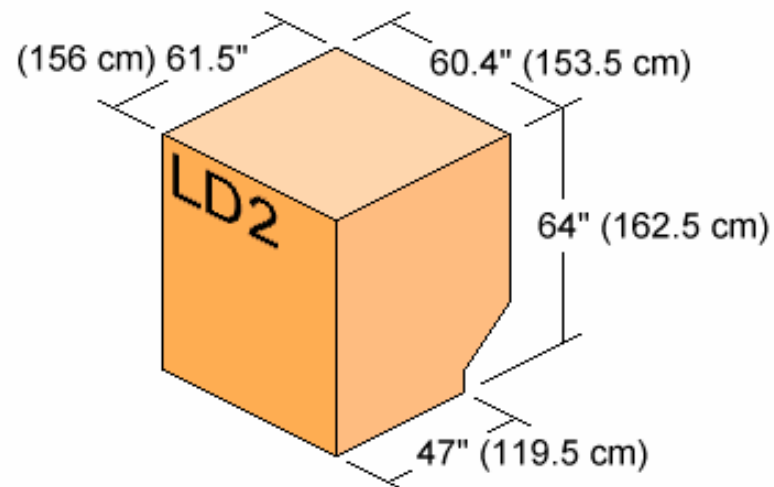

1 CONTAINER PER ROW
11 OFFSET ROWS

2 CONTAINERS PER ROW
11 SIDE BY SIDE ROWS