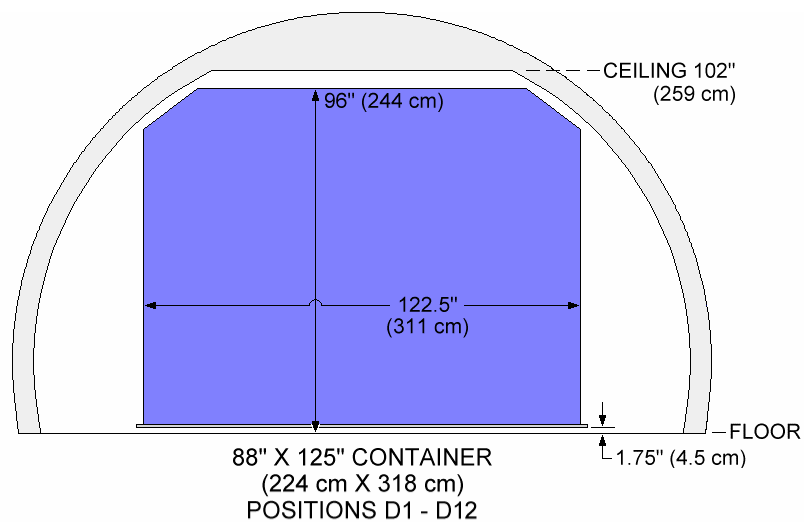

NETTED PALLET IN POSITION 12 IS LIMITED TO A HEIGHT OF 91.75" (233 cm).
NETTED PALLET IN POSITION 13 IS LIMITED TO A HEIGHT OF 78.0" (198 cm).
ALL OTHER PALLET DIMENSIONS ARE THE SAME AS CONTAINER DIMENSIONS.