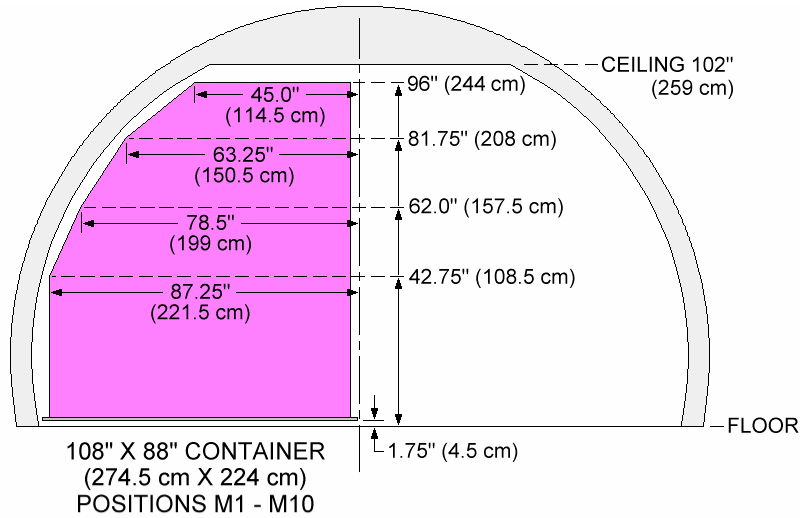

M1R	M2R	M3R	M4R	M5R	M6R	M7R	M8R	M9R	M10R	M11
M1L	M2L	M3L	M4L	M5L	M6L	M7L	M8L	M9L	M10L	

**CONFIGURATION C**  
 125" x 96" CENTERLINE x9  
 88" x 125" CENTERLINE x1

C1	C2	C3	C4	C5	C6	C7	C8	C9	C10
----	----	----	----	----	----	----	----	----	-----

**CONFIGURATION D**  
 88" x 125" CENTERLINE

D1	D2	D3	D4	D5	D6	D7	D8	D9	D10	D11	D12	D13
----	----	----	----	----	----	----	----	----	-----	-----	-----	-----

**CONFIGURATION E**  
 96" x 125" CENTERLINE

E1	E2	E3	E4	E5	E6	E7	E8	E9	E10	E11	E12
----	----	----	----	----	----	----	----	----	-----	-----	-----

NETTED PALLETS IN POSITION 9 ARE LIMITED TO A HEIGHT OF 91.75" (233 cm).  
 NETTED PALLET IN POSITION 10 IS LIMITED TO A HEIGHT OF 78.0" (198 cm).  
 ALL OTHER PALLET DIMENSIONS ARE THE SAME AS CONTAINER DIMENSIONS.

NETTED PALLETS IN POSITION 10 ARE LIMITED TO A HEIGHT OF 91.75" (233 cm).  
 NETTED PALLET IN POSITION 11 IS LIMITED TO A HEIGHT OF 78.0" (198 cm).  
 ALL OTHER PALLET DIMENSIONS ARE THE SAME AS CONTAINER DIMENSIONS.