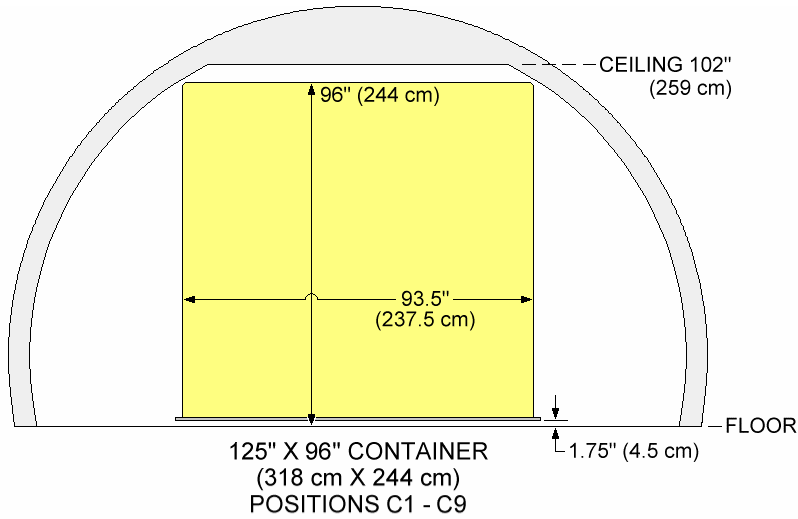

M1R	M2R	M3R	M4R	M5R	M6R	M7R	M8R	M9R	M10R	M11
M1L	M2L	M3L	M4L	M5L	M6L	M7L	M8L	M9L	M10L	

**CONFIGURATION C**  
 125" x 96" CENTERLINE x9  
 88" x 125" CENTERLINE x1

C1	C2	C3	C4	C5	C6	C7	C8	C9	C10
----	----	----	----	----	----	----	----	----	-----

**CONFIGURATION D**  
 88" x 125" CENTERLINE

D1	D2	D3	D4	D5	D6	D7	D8	D9	D10	D11	D12	D13
----	----	----	----	----	----	----	----	----	-----	-----	-----	-----

**CONFIGURATION E**  
 96" x 125" CENTERLINE

E1	E2	E3	E4	E5	E6	E7	E8	E9	E10	E11	E12
----	----	----	----	----	----	----	----	----	-----	-----	-----

NETTED PALLETS IN POSITION 9 ARE LIMITED TO A HEIGHT OF 91.75" (233 cm).  
 NETTED PALLET IN POSITION 10 IS LIMITED TO A HEIGHT OF 78.0" (198 cm).  
 ALL OTHER PALLET DIMENSIONS ARE THE SAME AS CONTAINER DIMENSIONS.

NETTED PALLETS IN POSITION 10 ARE LIMITED TO A HEIGHT OF 91.75" (233 cm).  
 NETTED PALLET IN POSITION 11 IS LIMITED TO A HEIGHT OF 78.0" (198 cm).  
 ALL OTHER PALLET DIMENSIONS ARE THE SAME AS CONTAINER DIMENSIONS.