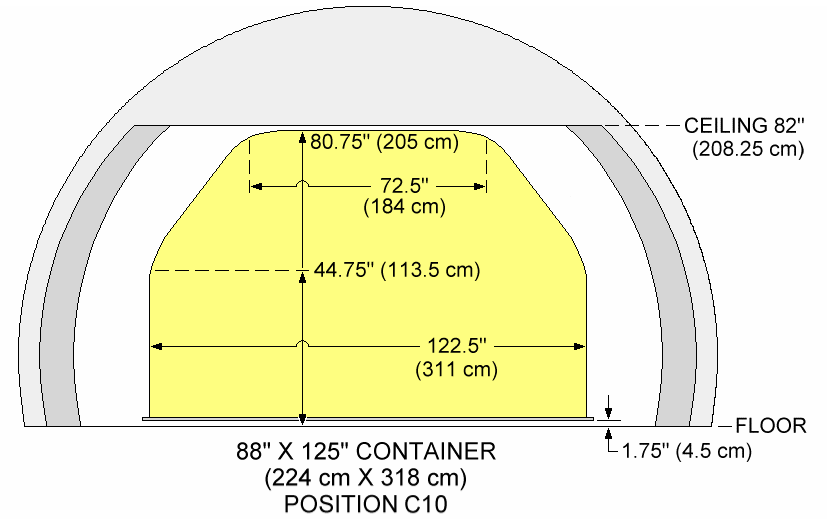

NETTED PALLET IN POSITION 9 IS LIMITED TO A HEIGHT OF 91.75" (233 cm).
NETTED PALLET IN POSITION 10 IS LIMITED TO A HEIGHT OF 78.0" (198 cm).
ALL OTHER PALLET DIMENSIONS ARE THE SAME AS CONTAINER DIMENSIONS.