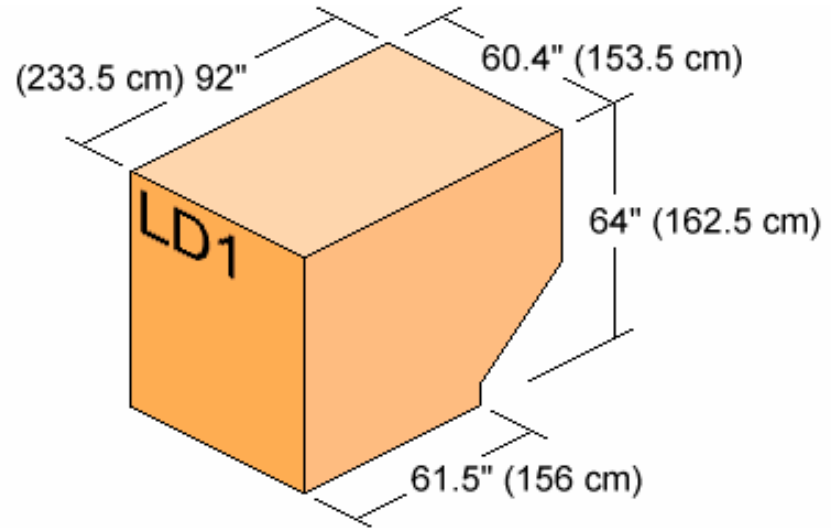

2 CONTAINERS PER ROW
11 SIDE BY SIDE ROWS